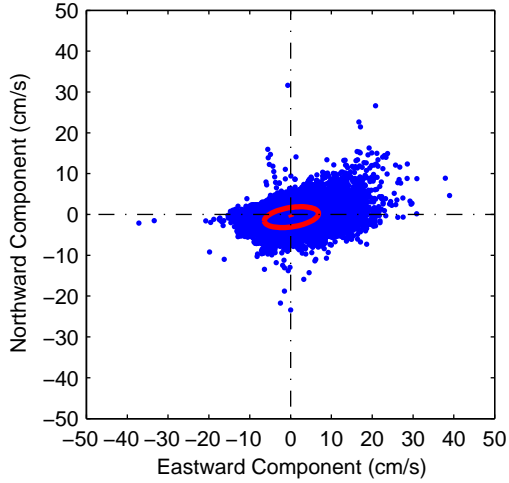

Site B, Tripod

ADCP 5372, 76 mbs
Basic Sampling Interval

ADCP 5372, 76 mbs
Low-Passed

BASS 5371, 84 mbs
Basic Sampling Interval

BASS 5371, 84 mbs
Low-Passed

BASS 5371, 84.6 mbs
Basic Sampling Interval

BASS 5371, 84.6 mbs
Low-Passed