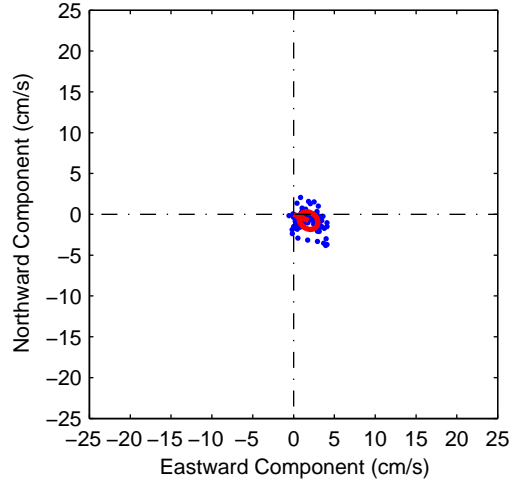

Site B, Tripod

ADCP 5372, 76 mbs
Basic Sampling Interval

ADCP 5372, 76 mbs
Low-Passed

BASS 5371, 84 mbs
Basic Sampling Interval

BASS 5371, 84 mbs
Low-Passed

BASS 5371, 84.6 mbs
Basic Sampling Interval

BASS 5371, 84.6 mbs
Low-Passed