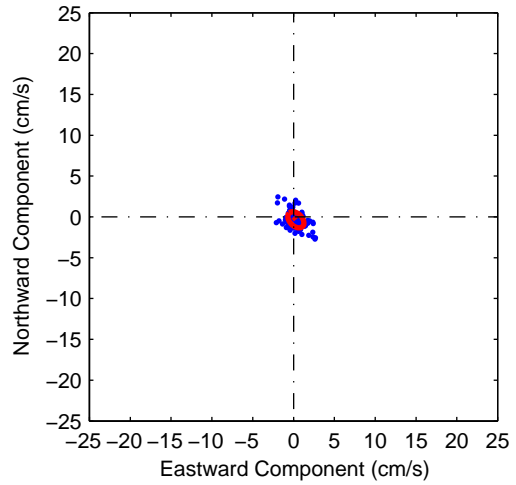

Site B, Tripod

ADCP 5372, 76 mbs
Basic Sampling Interval

ADCP 5372, 76 mbs
Low-Passed

BASS 5371, 84 mbs
Basic Sampling Interval

BASS 5371, 84 mbs
Low-Passed

BASS 5371, 84.6 mbs
Basic Sampling Interval

BASS 5371, 84.6 mbs
Low-Passed