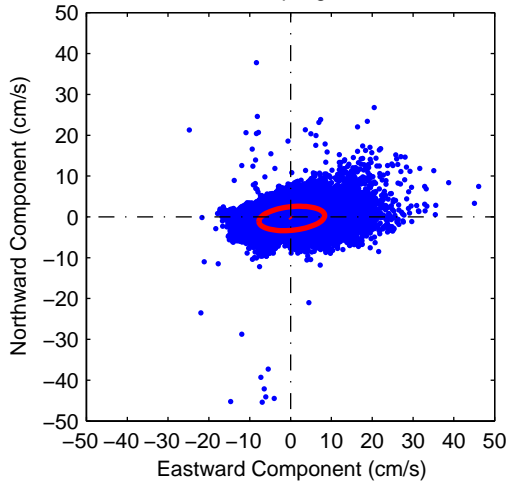

Site B, Tripod

ADCP 5372, 76 mbs
Basic Sampling Interval

ADCP 5372, 76 mbs
Low-Passed

BASS 5371, 84 mbs
Basic Sampling Interval

BASS 5371, 84 mbs
Low-Passed

BASS 5371, 84.6 mbs
Basic Sampling Interval

BASS 5371, 84.6 mbs
Low-Passed