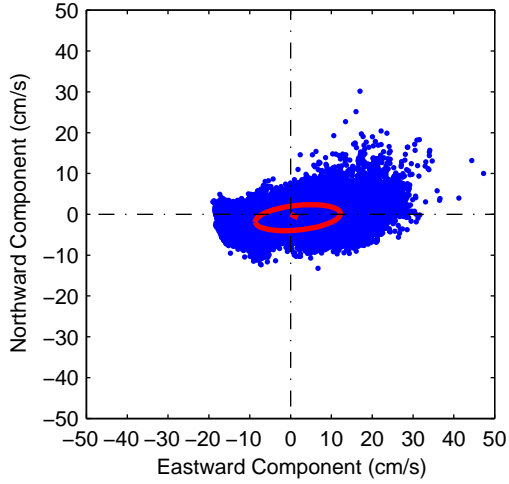

Site B, Tripod

ADCP 5372, 76 mbs
Basic Sampling Interval

ADCP 5372, 76 mbs
Low-Passed

BASS 5371, 84 mbs
Basic Sampling Interval

BASS 5371, 84 mbs
Low-Passed

BASS 5371, 84.6 mbs
Basic Sampling Interval

BASS 5371, 84.6 mbs
Low-Passed