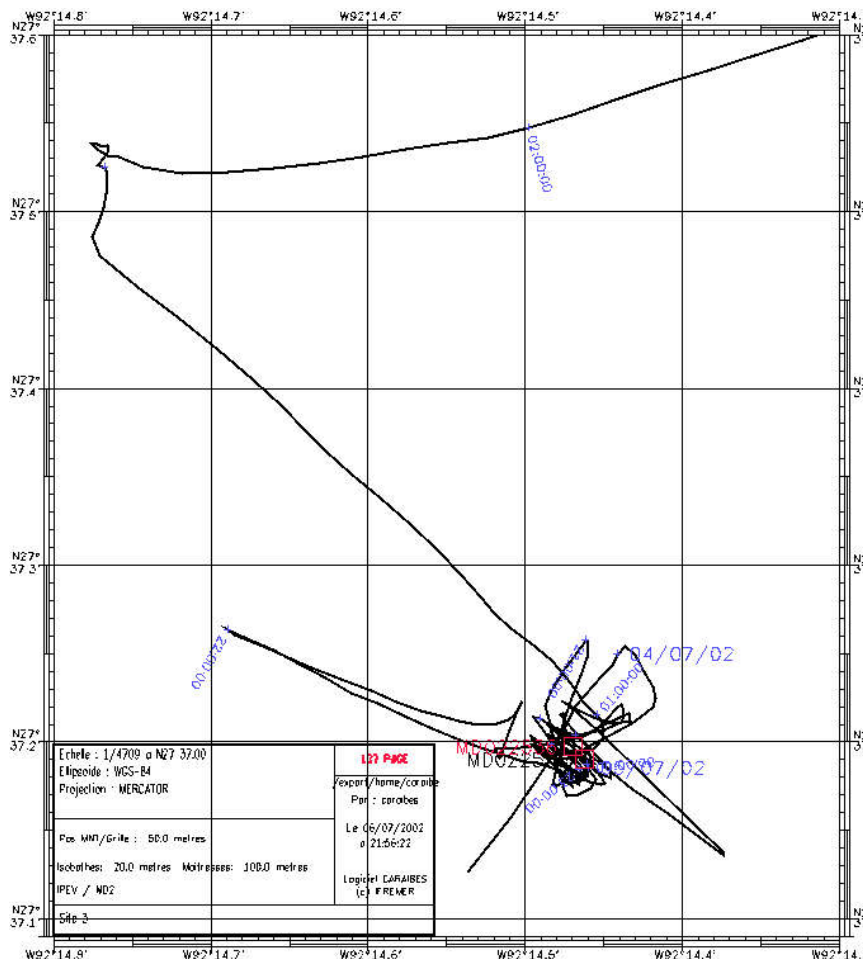

MD02-2535 Map

MD02-2535 Coring Operation

distance totale:
758.93 m