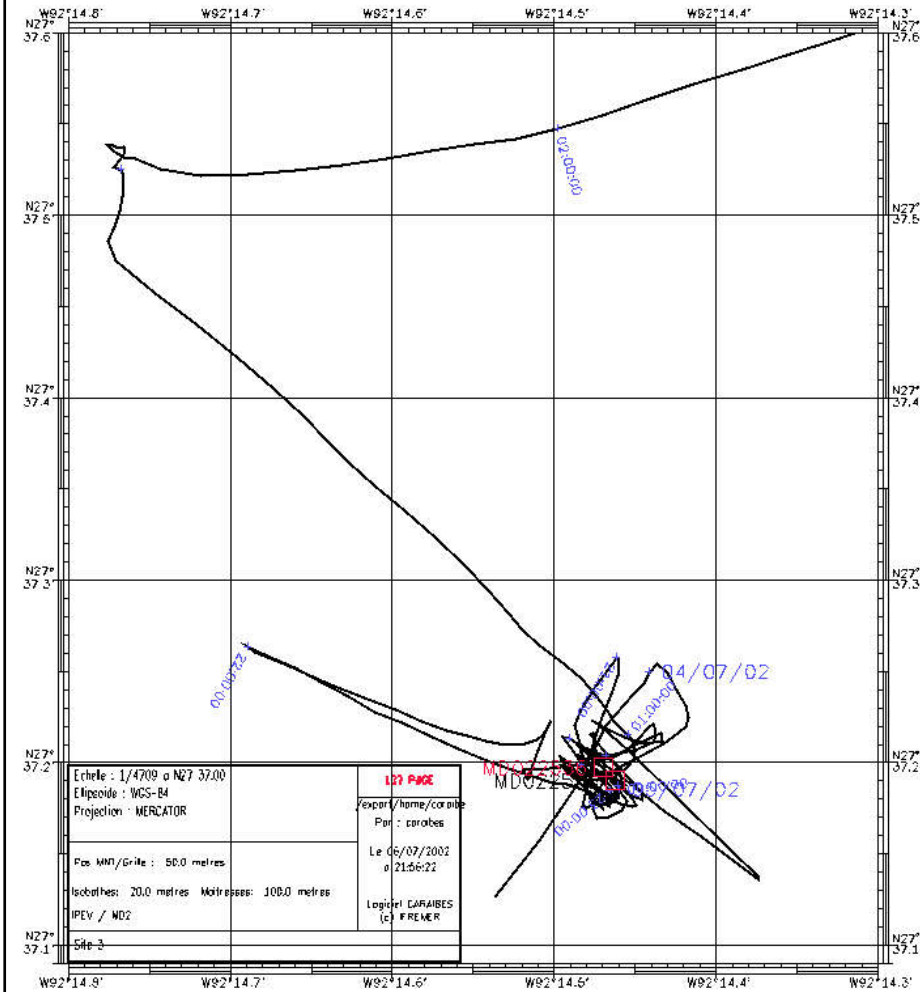

MD02-2536G Map

MD02-2536G Coring Operation