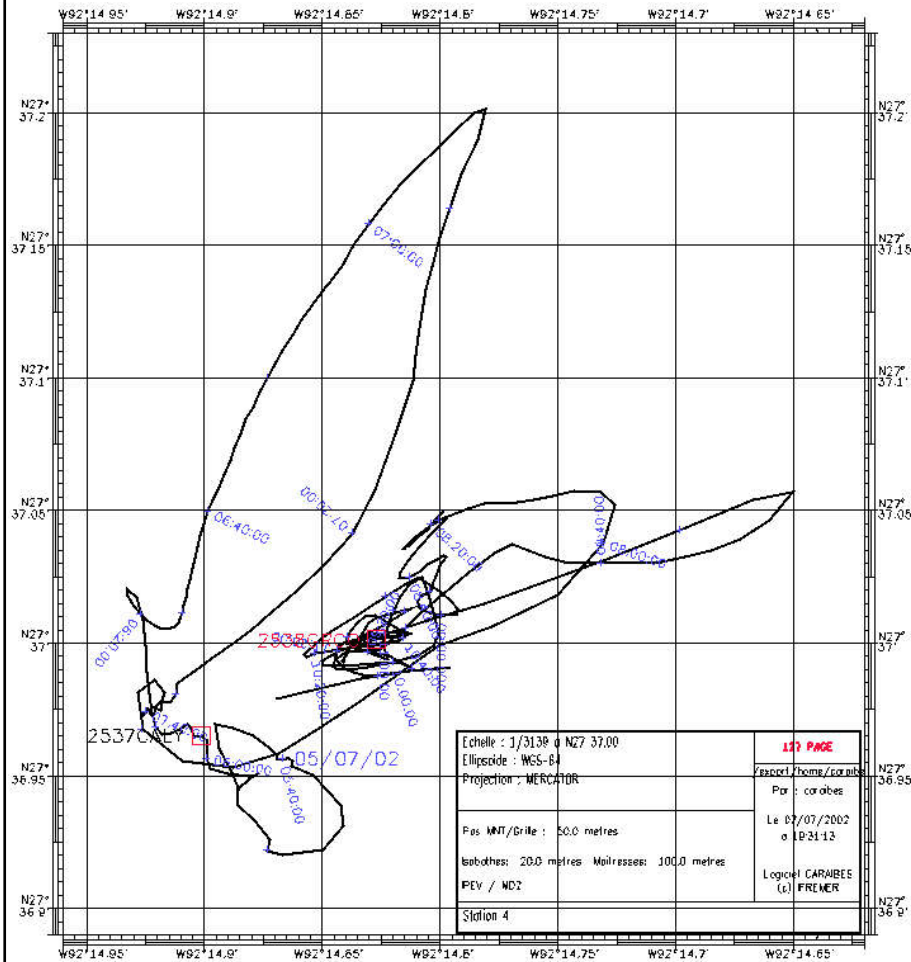

MD02-2538G Map

MD02-2538G Coring Operation