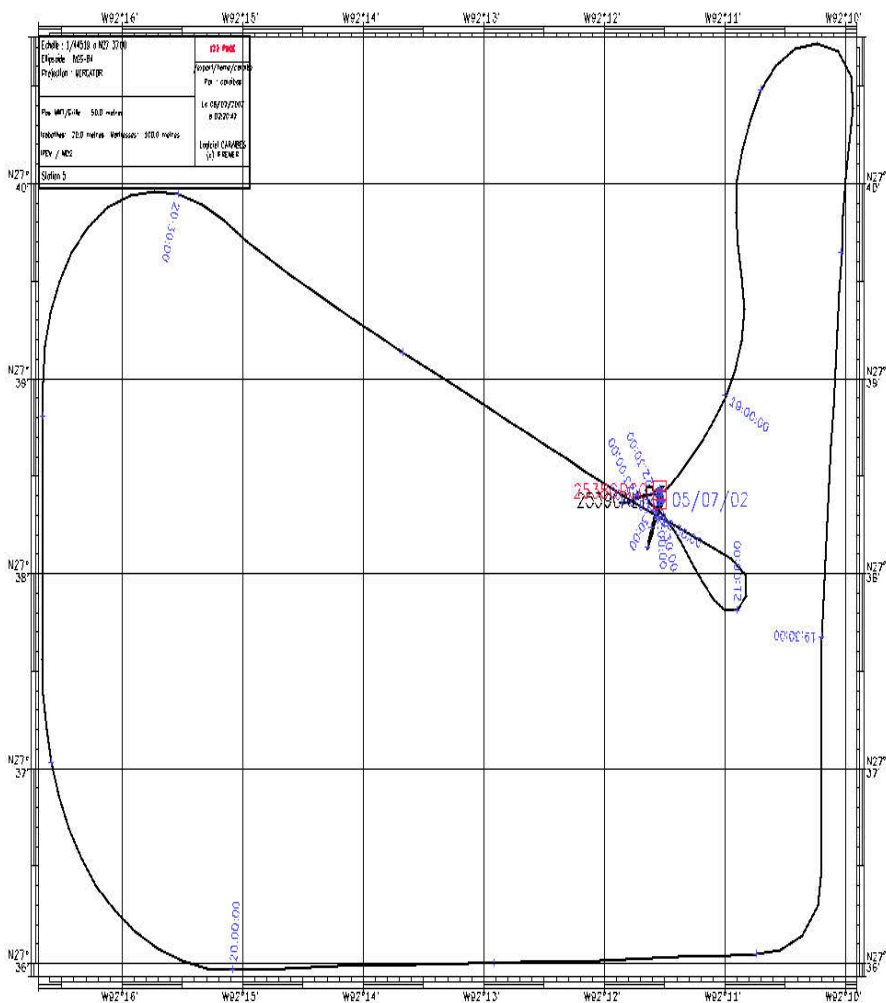

MD02-2539 Map

MD02-2539 Coring Operation

distance totale:  
482.66 m