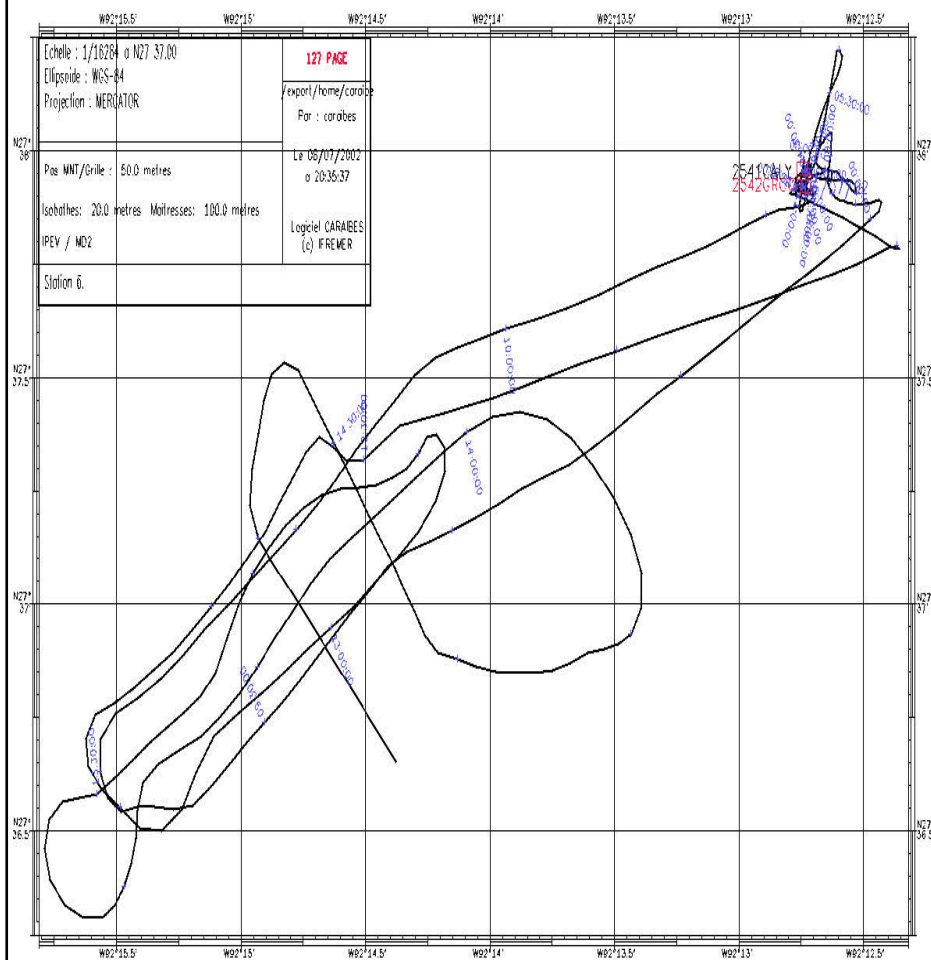

MD02-2542G Map

MD02-2542G Coring Operation

distance totale:
737.75 m