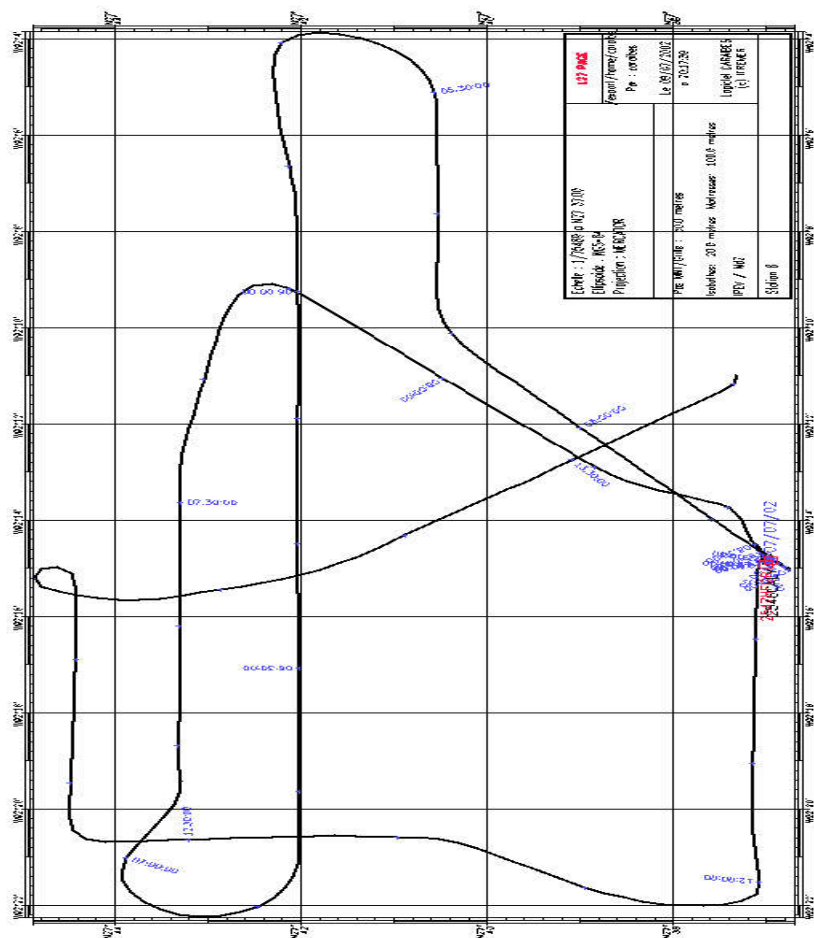

MD02-2547G Map

MD02-2547G Coring Operation

distance totale:  
1087.33 m