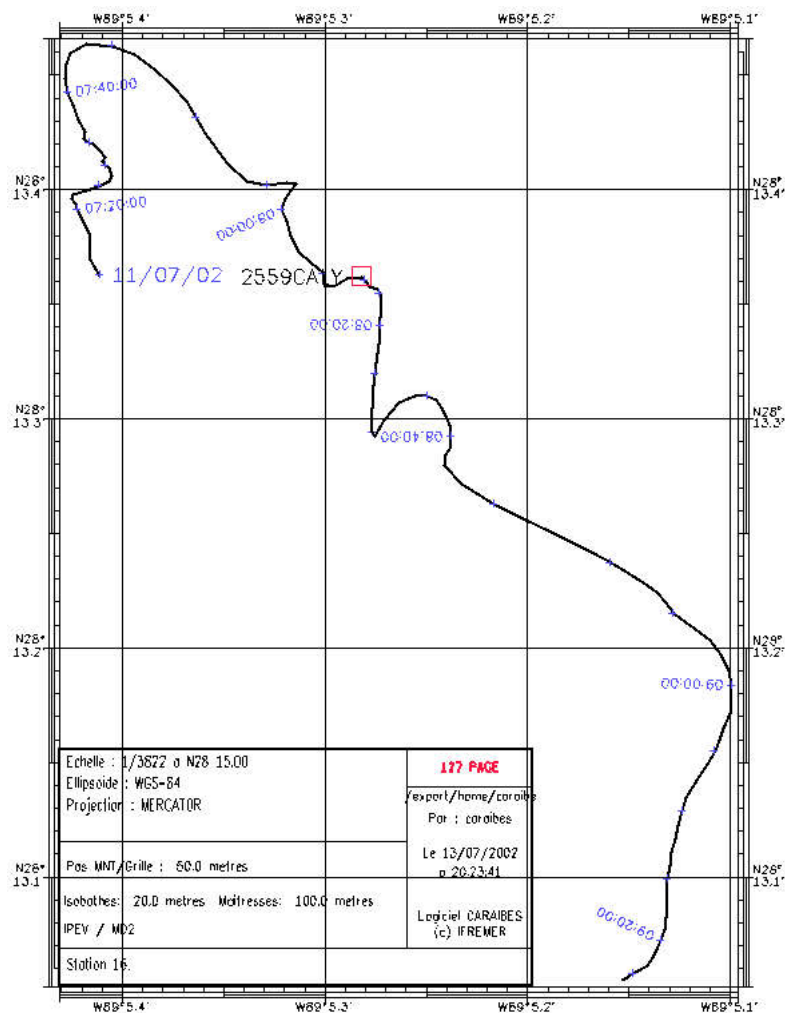

MD02-2559 Map

MD02-2559 Coring Operation