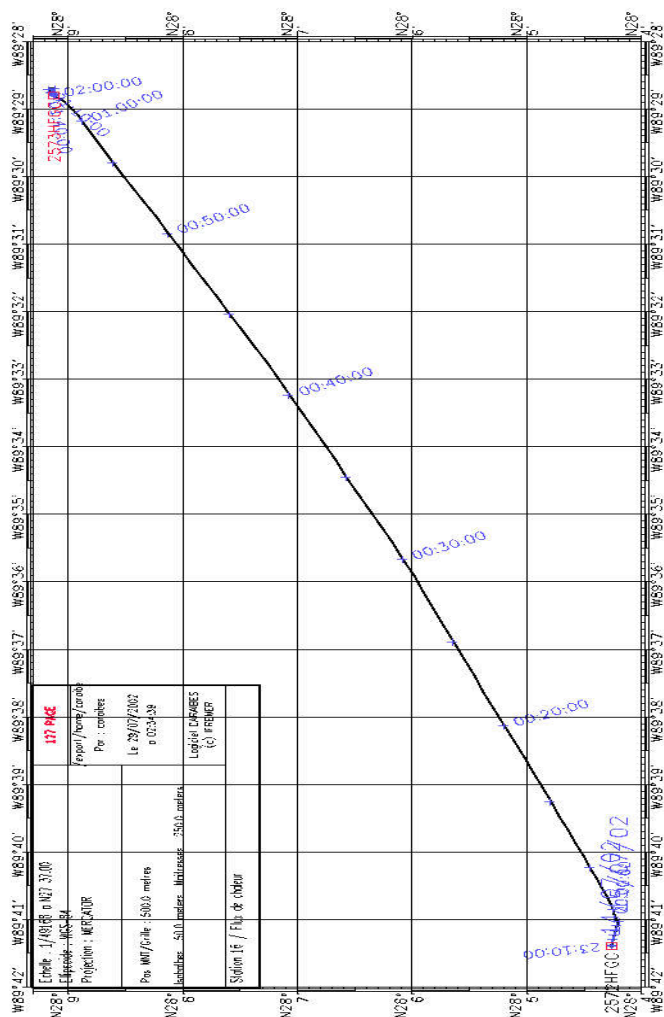

MD02-2573GHF Map

MD02-2573GHF Coring Operation