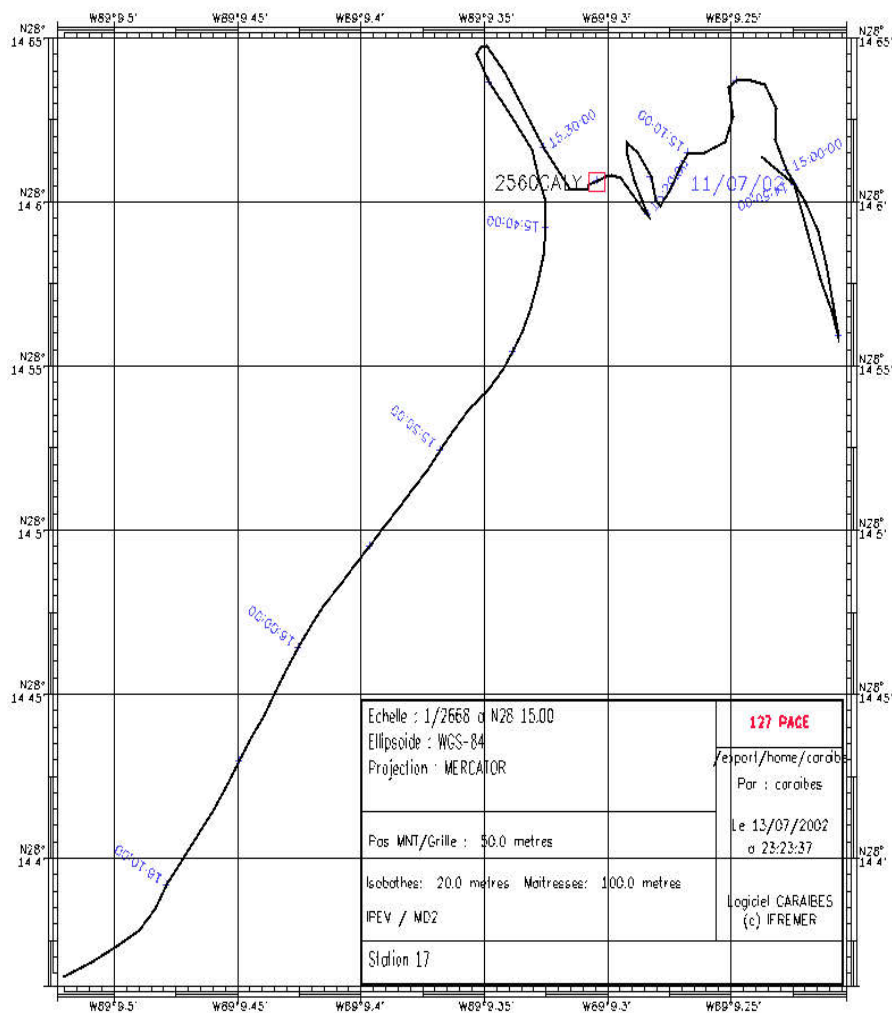

MD02-2560 Map

MD02-2560 Coring Operation

distance totale:
905.41 m