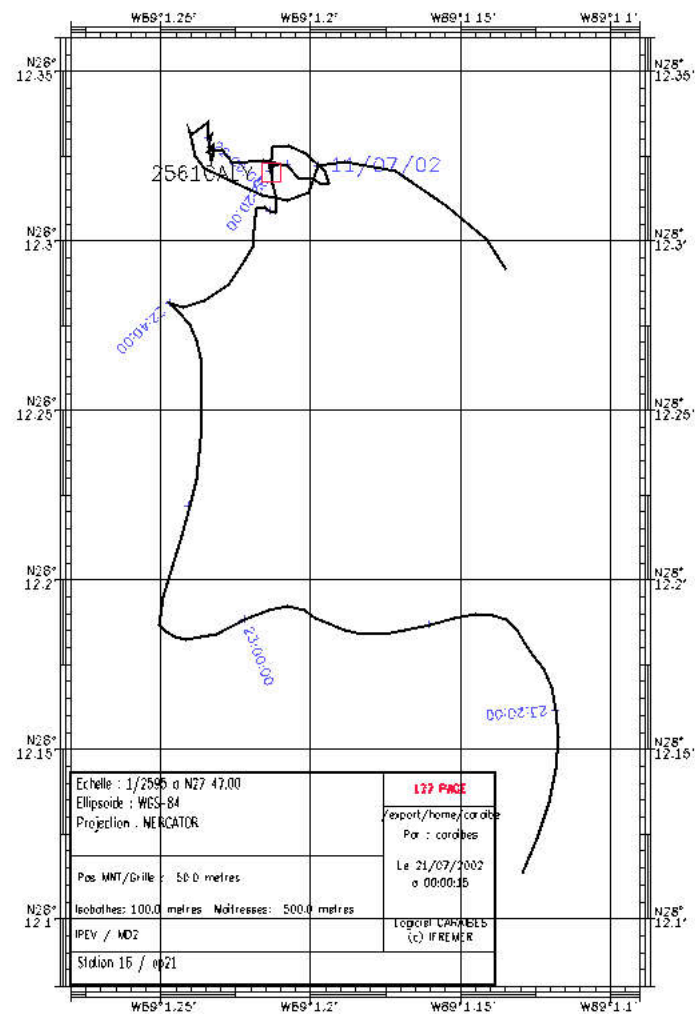

MD02-2561 Map

MD02-2561 Coring Operation