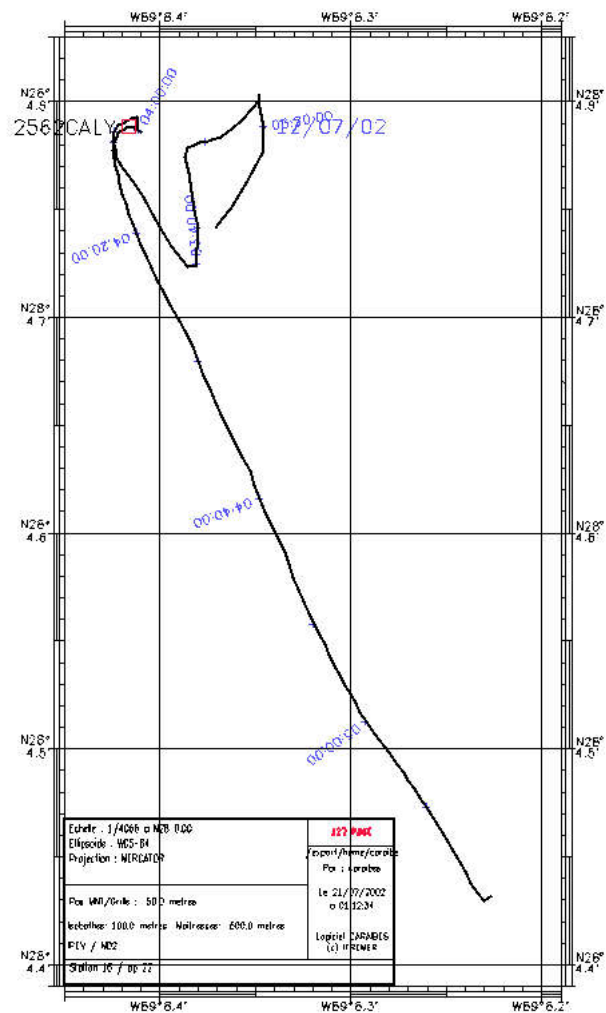

MD02-2562 Map

MD02-2562 Coring Operation

distance totale:
433.12 m