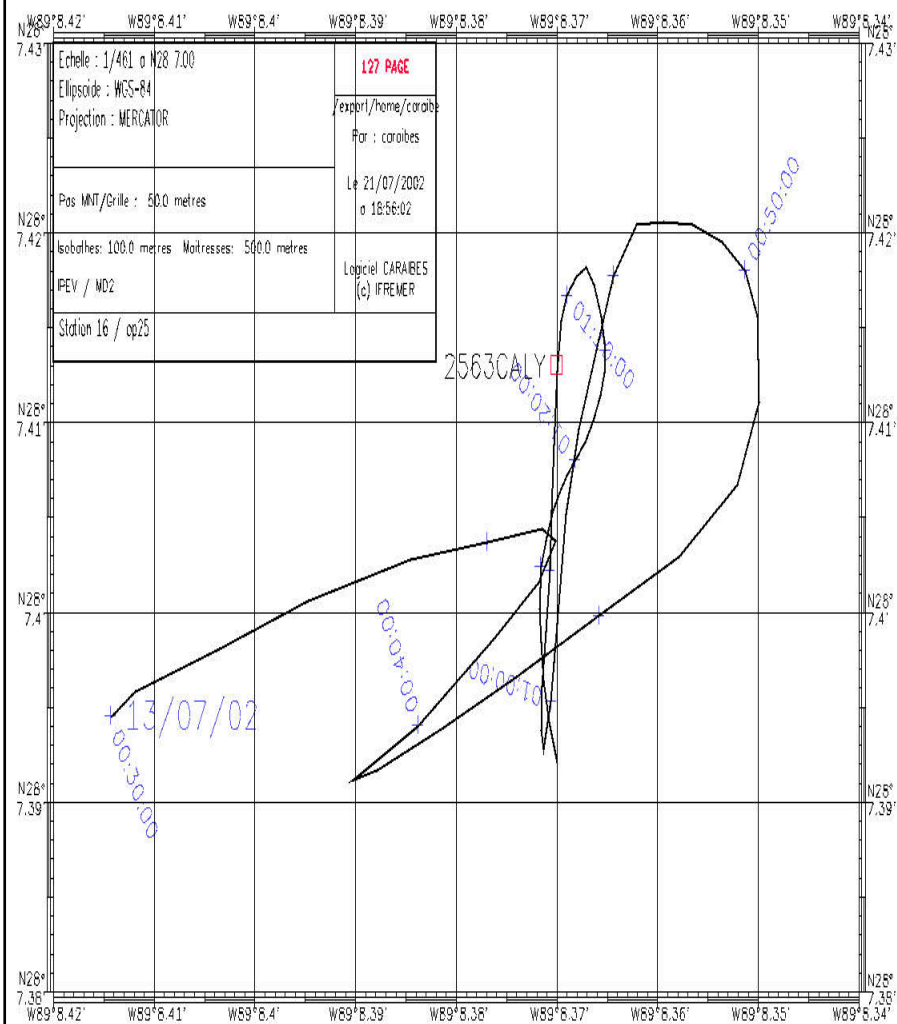

MD02-2565 Map

MD02-2565 Coring Operation