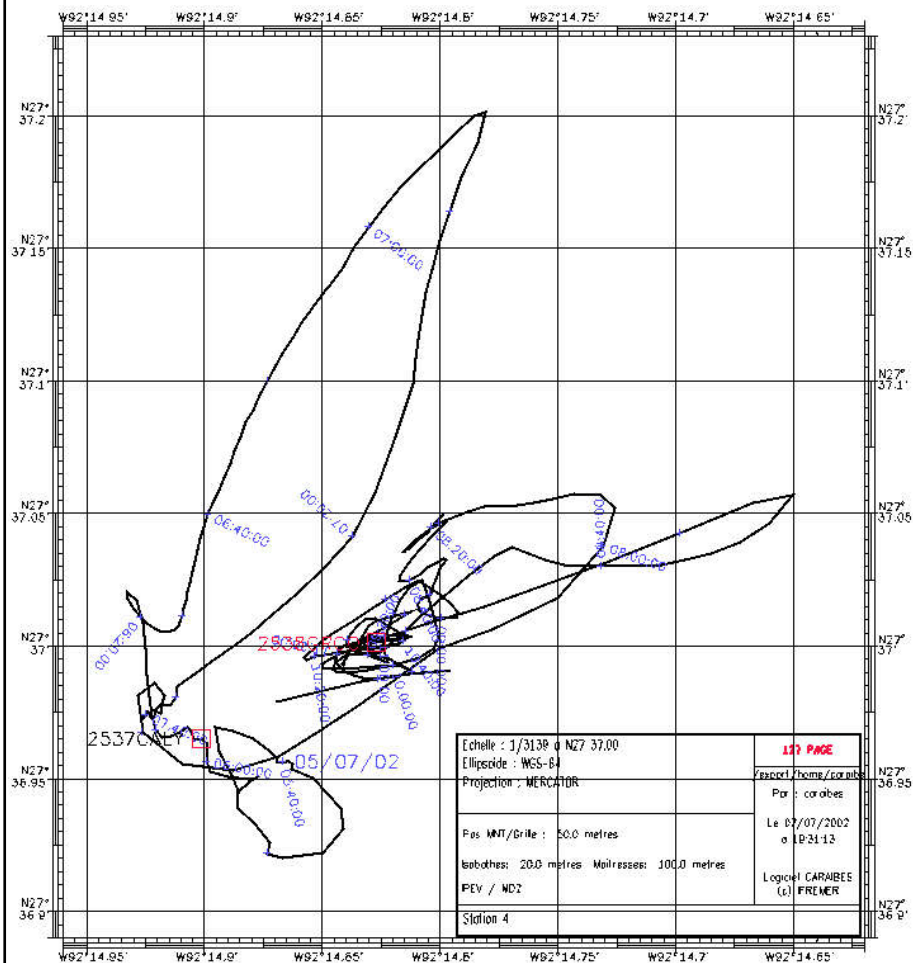

MD02-2537 Map

MD02-2537 Coring Operation

distance totale:
463.34 m