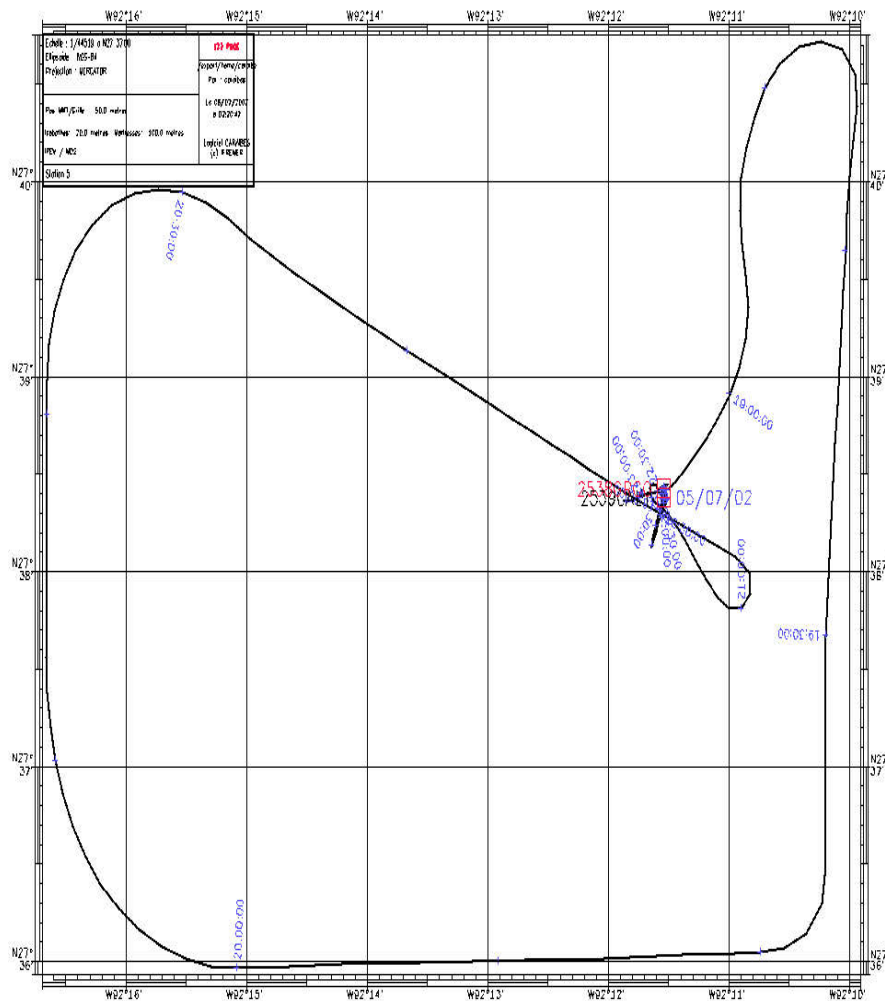

MD02-2540G Map

MD02-2540G Coring Operation

distance totale:
524.63 m