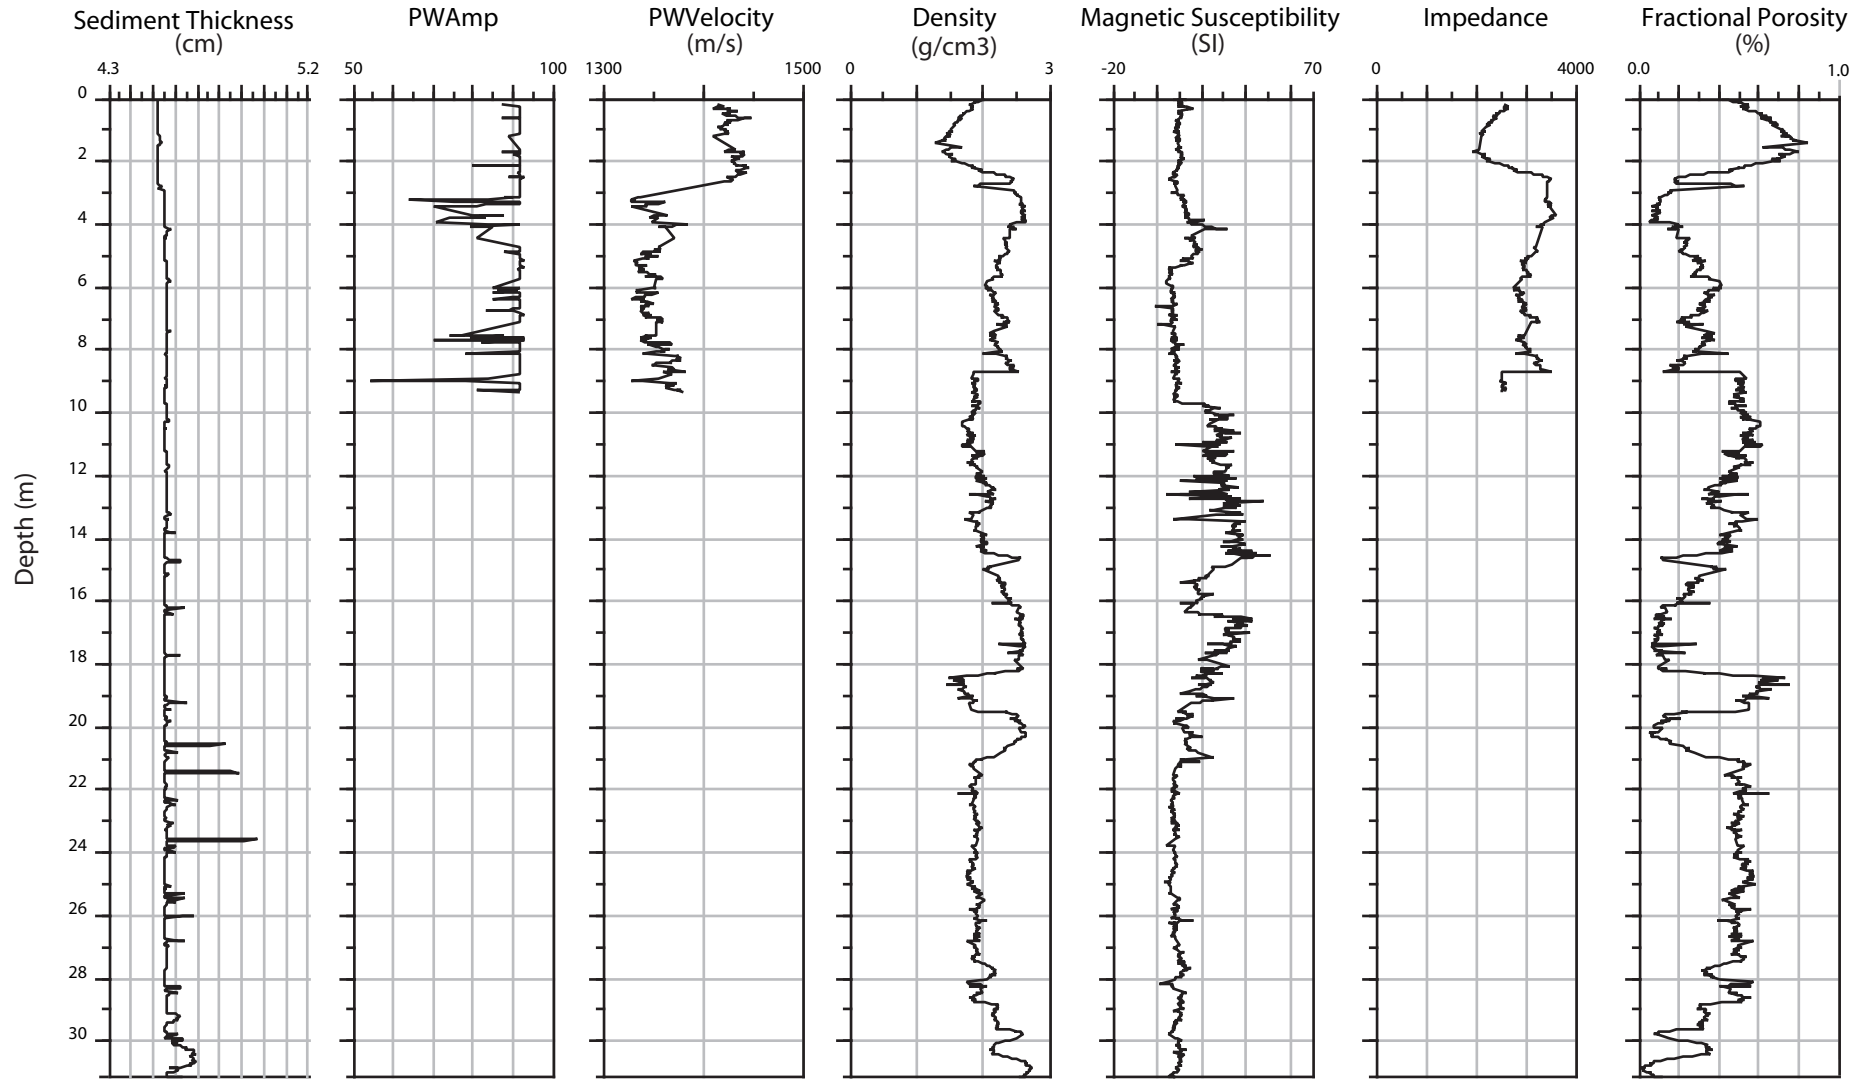

Multi Sensor Core Logger

Core length : 31.21 m