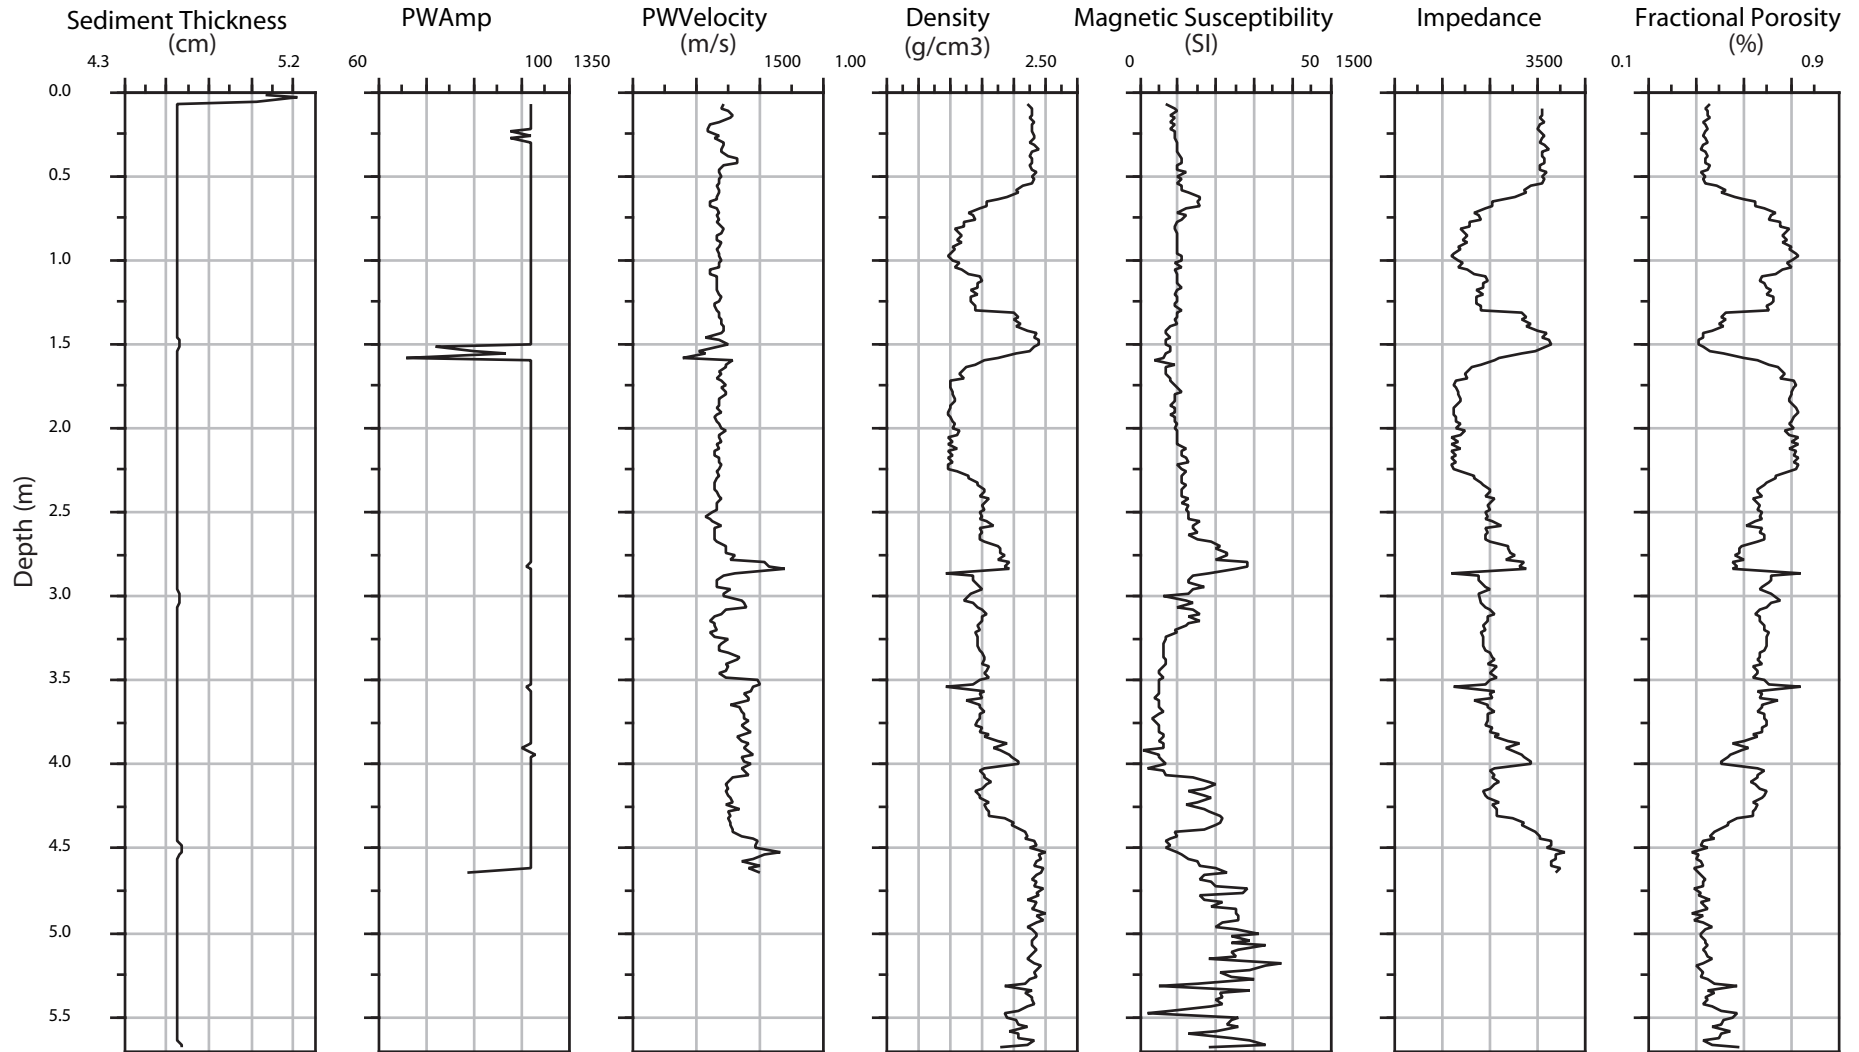

Multi Sensor Core Logger

Core length : 5.73 m