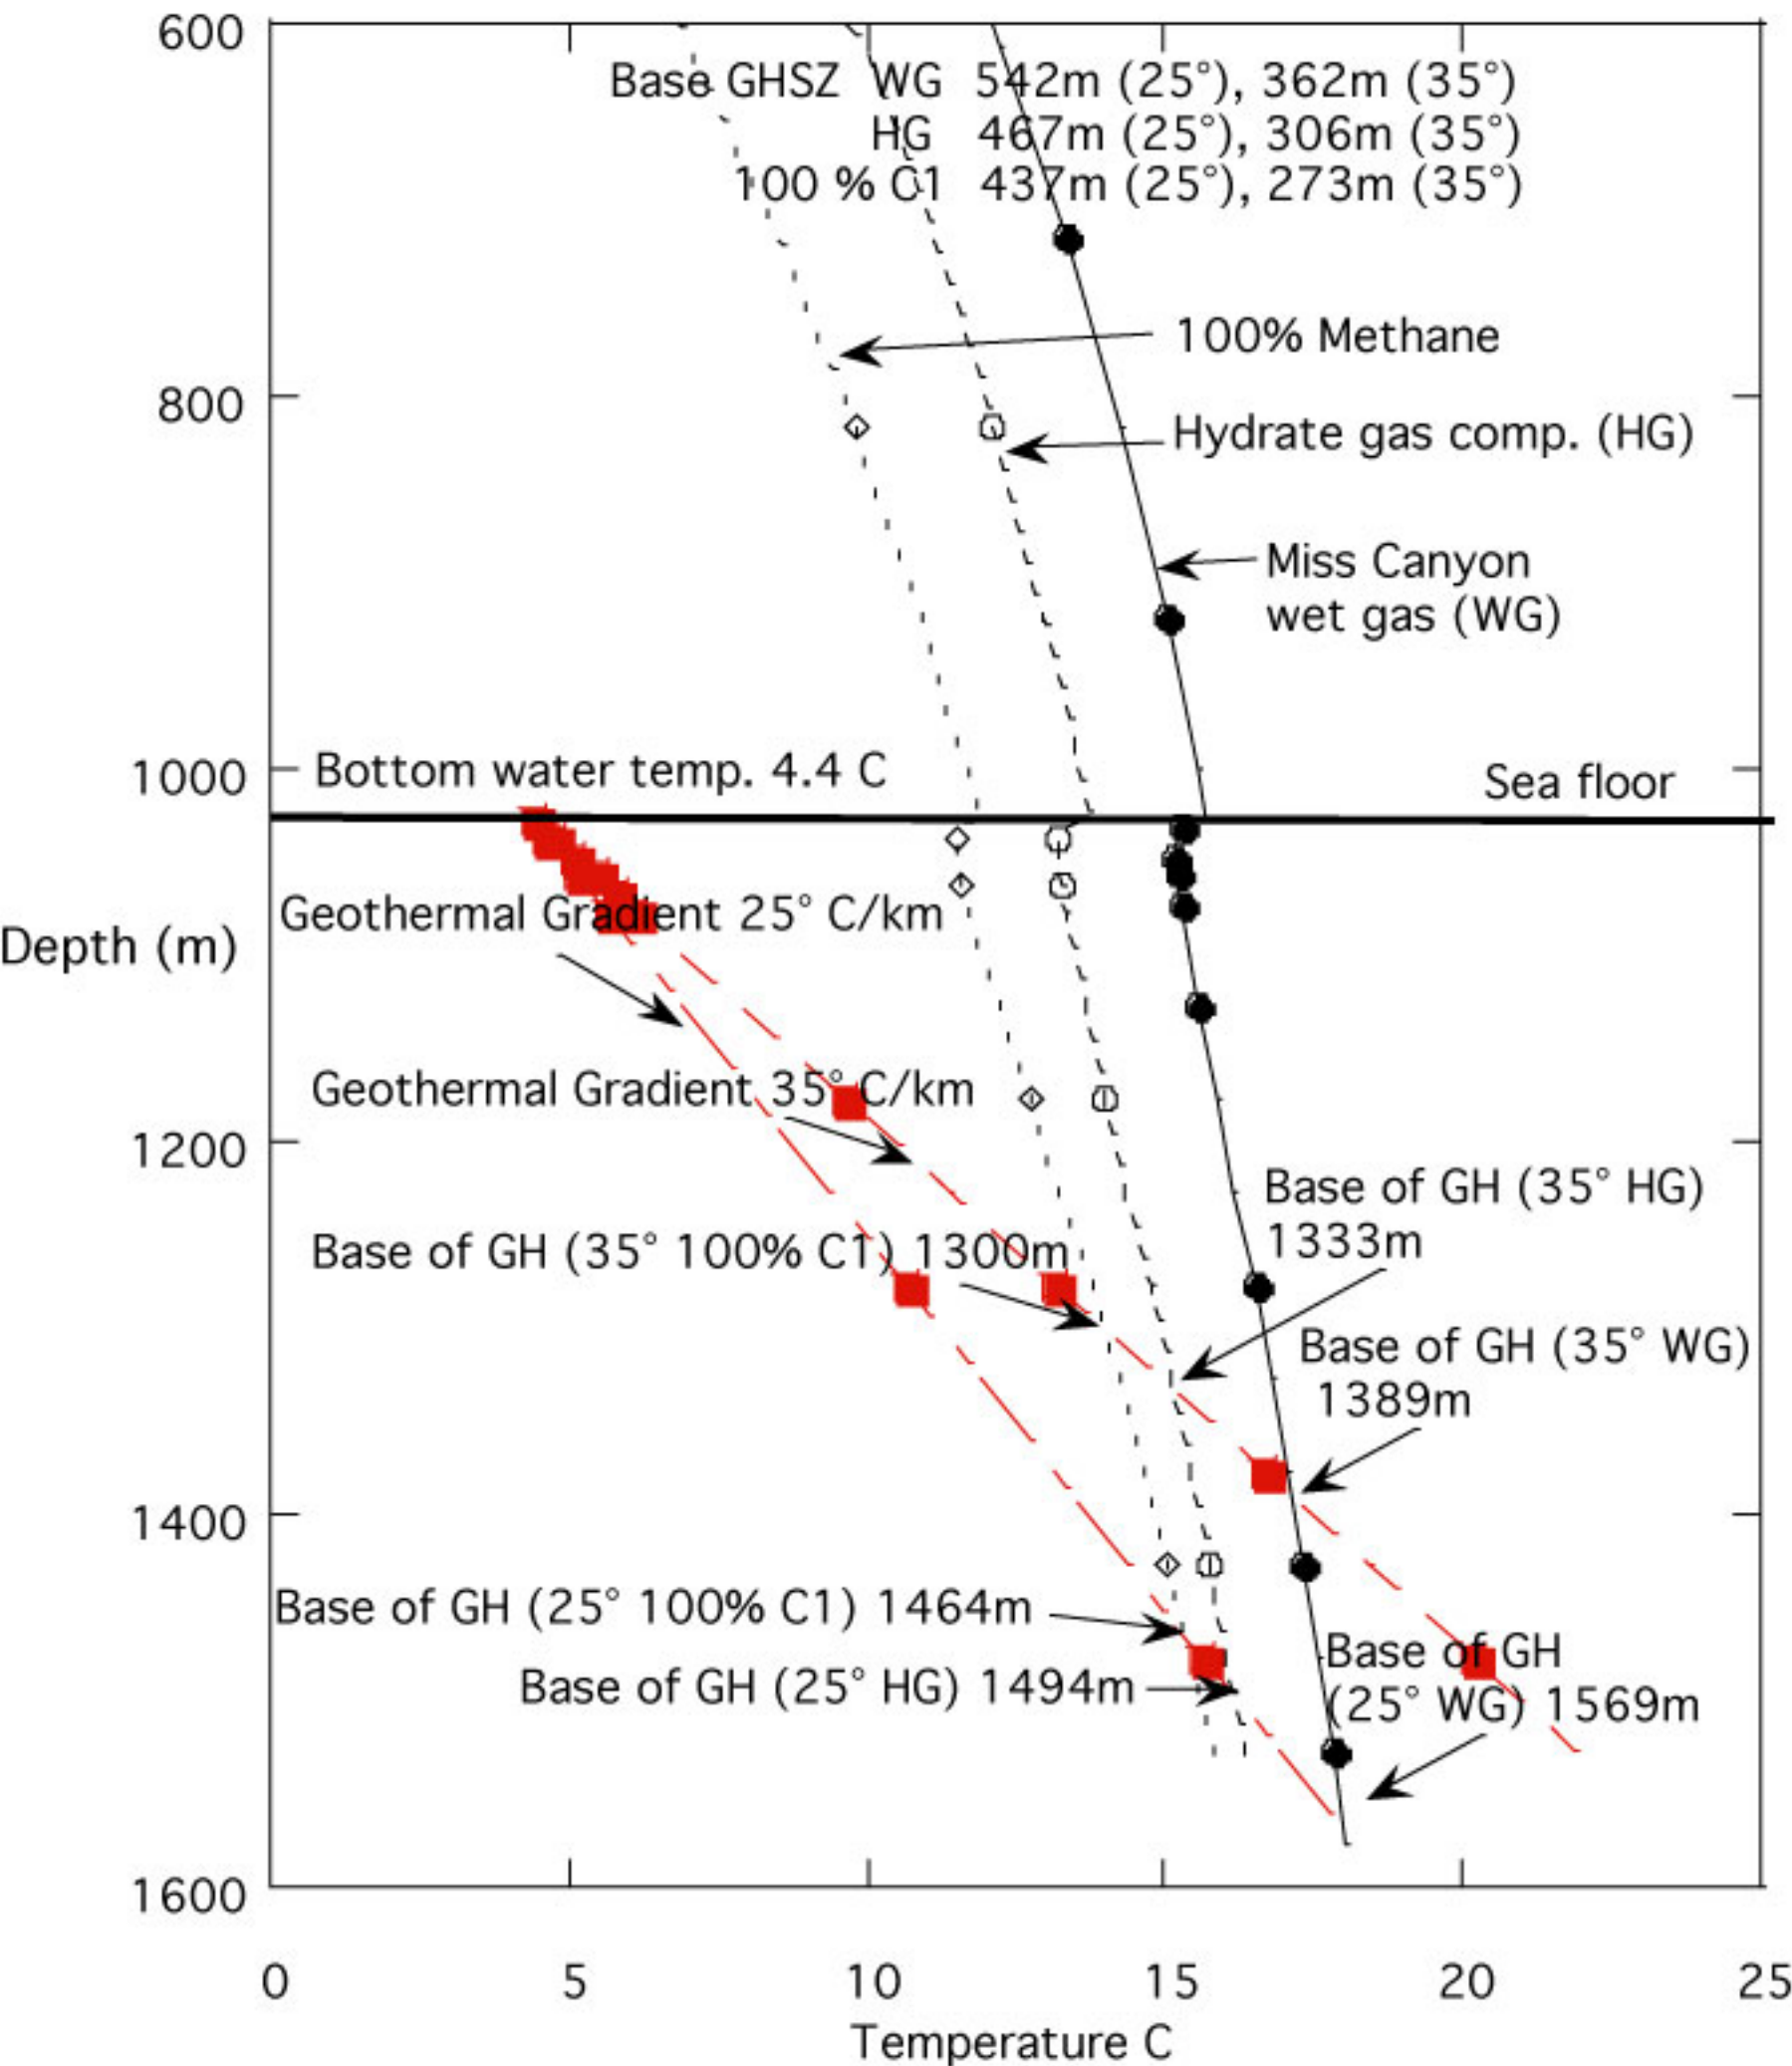

MD02-2569 Mississippi Canyon GHSZ